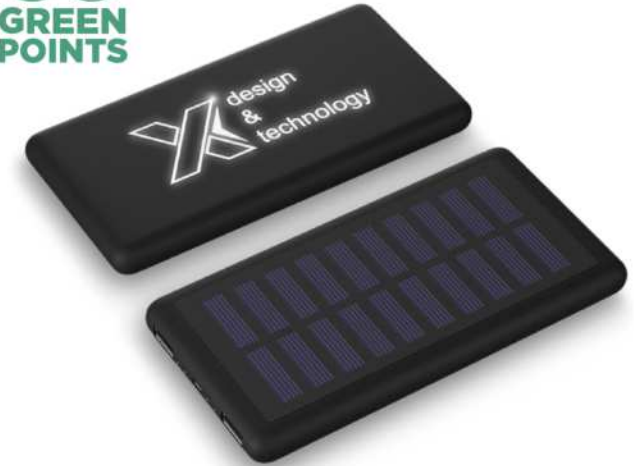

124117 | FUTURE 6000 MAH BAMBOO/FABRIC WIRELESS POWER BANK | Bamboo | 13 x 7 x 2 cm | 2.956 kg CO₂e

18
GREEN
POINTS

SCX
.design

1PX021 | SCX.DESIGN P30 8000 MAH LIGHT-UP SOLAR POWER BANK | ABS Plastic | 15.3 x 7.7 x 1.4 cm | 2.954 kg CO₂e

18
GREEN
POINTS