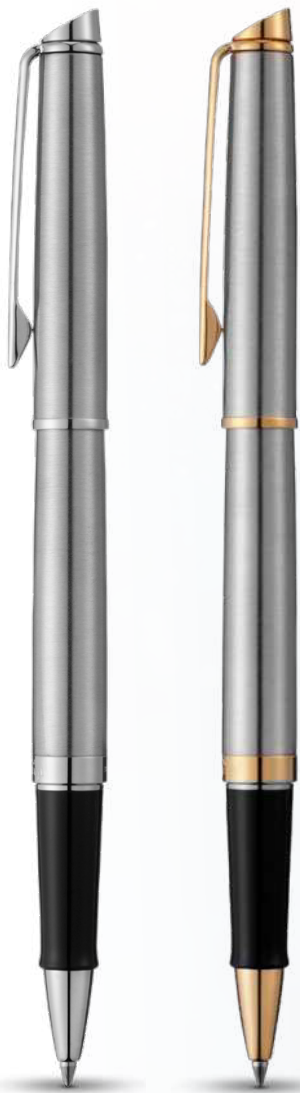

106515 | WATERMAN HÉMISPHERE ROLLERBALL
PEN | Stainless Steel | Ø1.05 x 17.6 cm | 0.166 kg CO₂e ●●