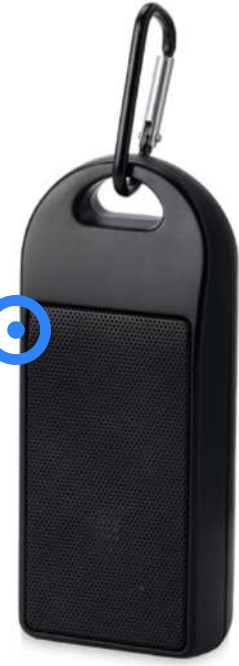

124333 | OMNI 3W IPX4 RCS RECYCLED PLASTIC BLUETOOTH® SPEAKER | Recycled ABS
Plastic | 12 x 5 x 2.7 cm | 2,73 kg CO₂e
●