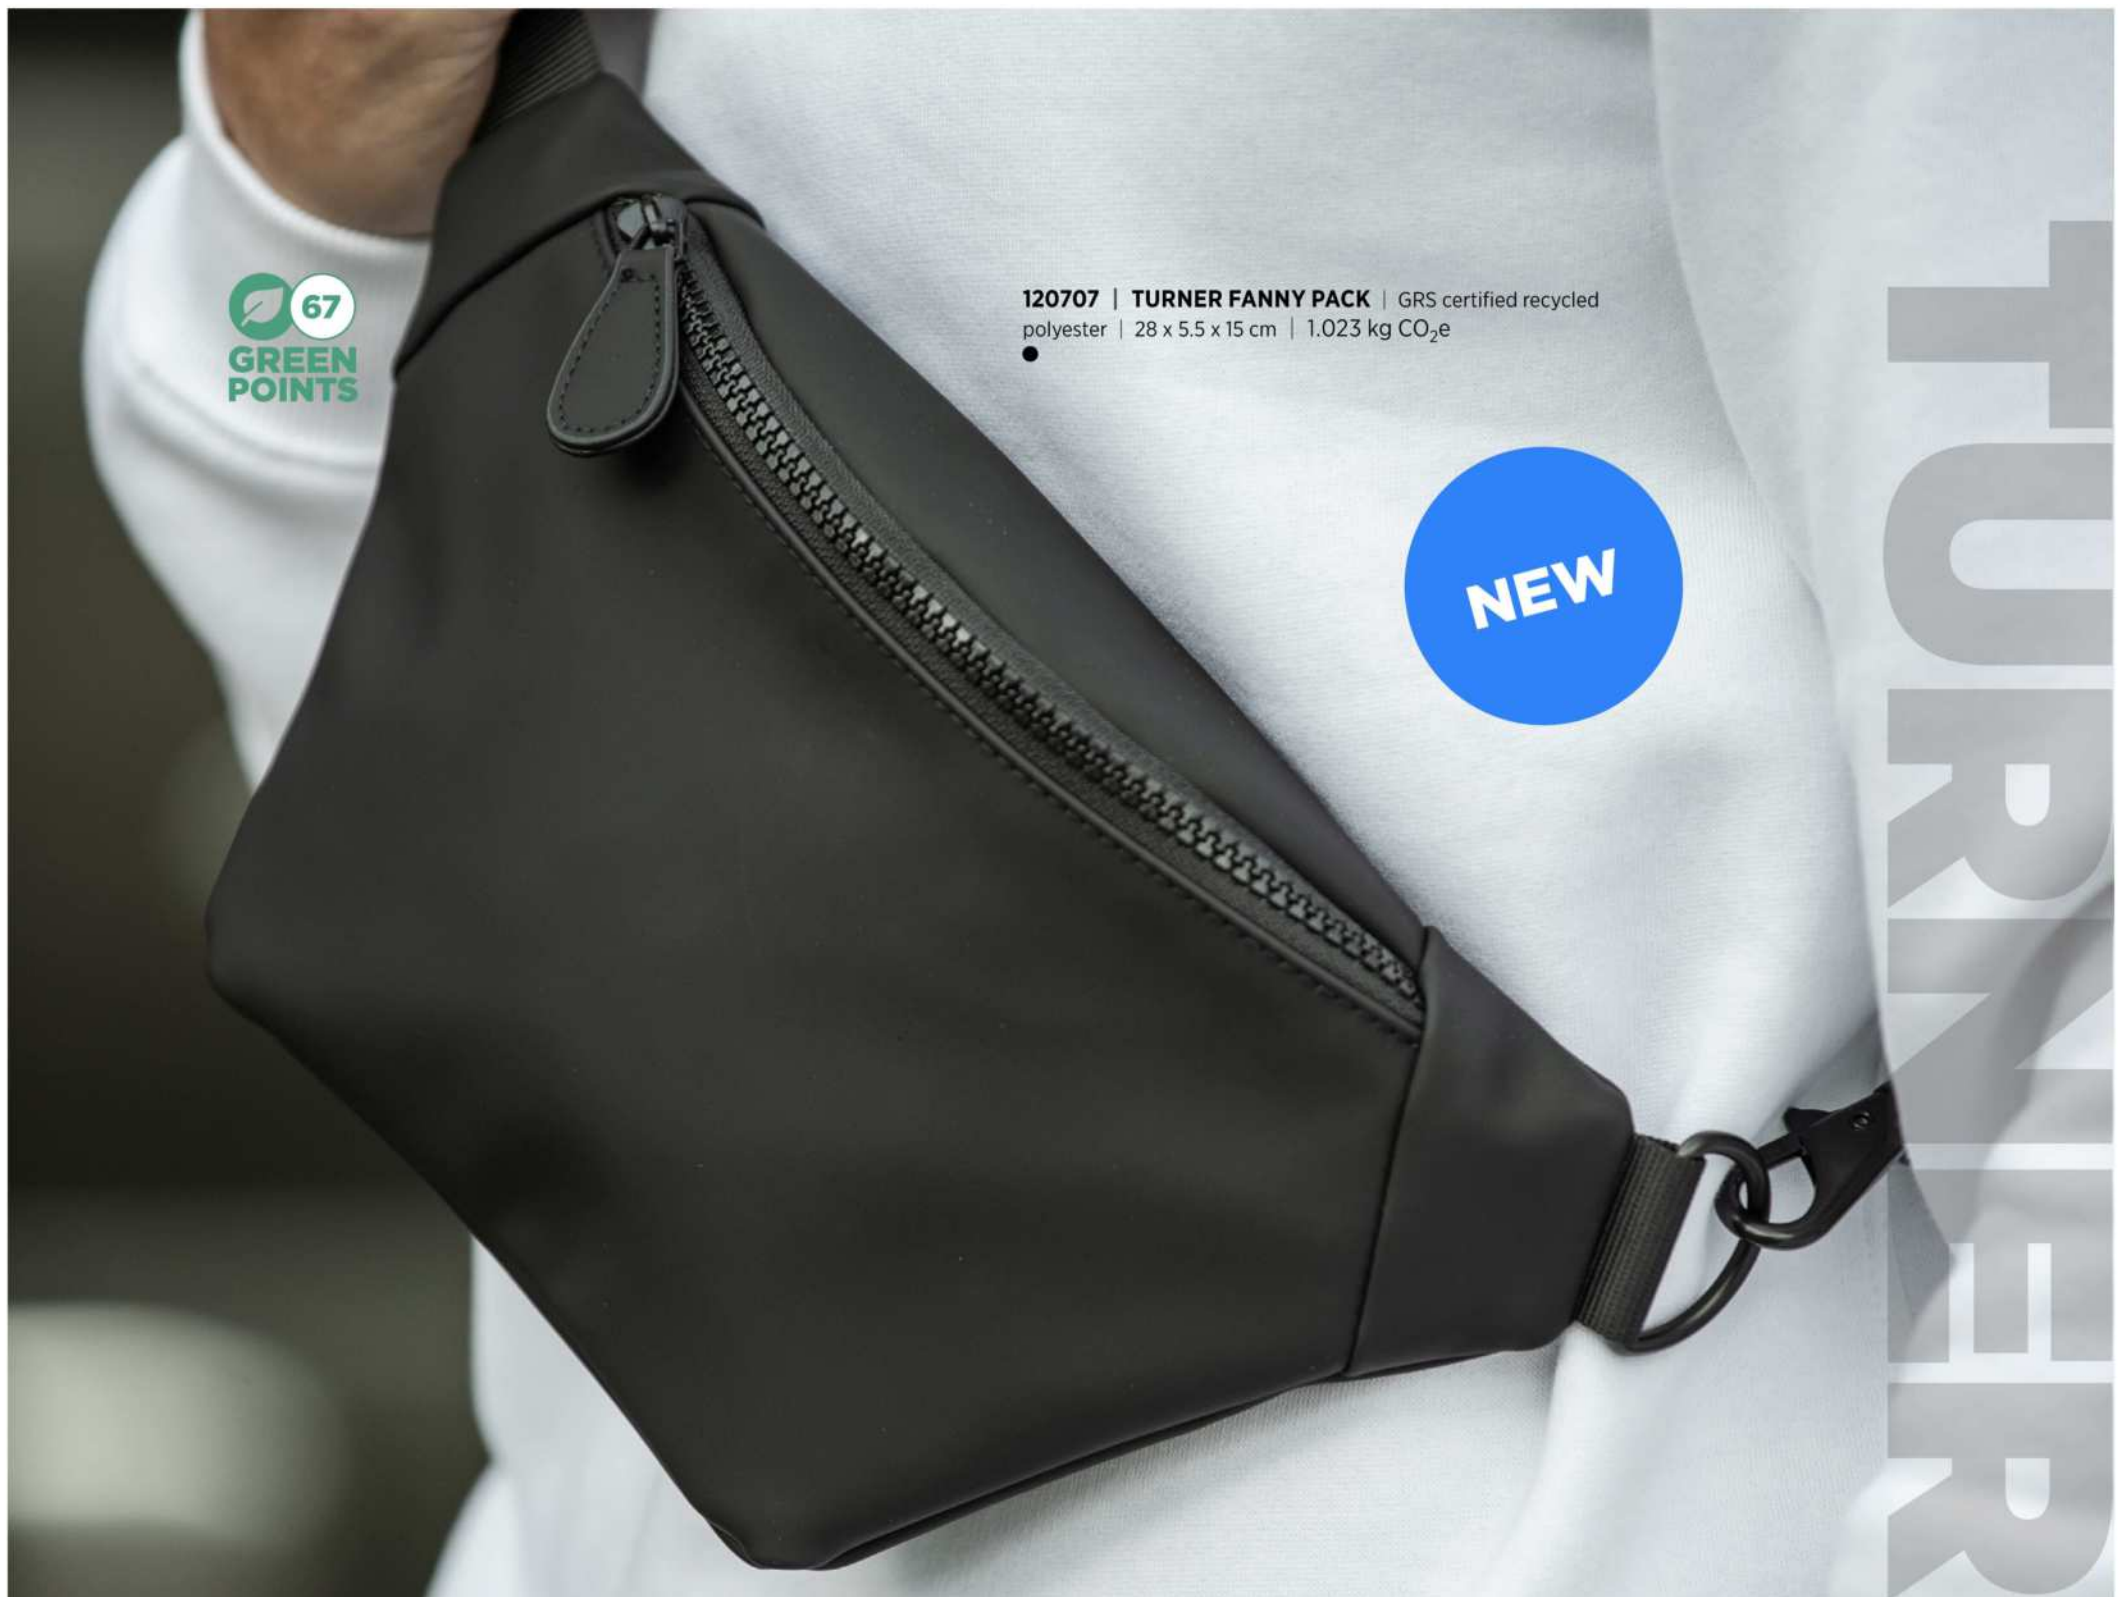

120708 | **TURNER ORGANIZER**
CLUTCH | 25 x 18 cm | 0.877 kg CO₂e

120707 | **TURNER FANNY PACK** | GRS certified recycled polyester | 28 x 5.5 x 15 cm | 1.023 kg CO₂e

120652 | REPVE® OUR OCEAN™ 12-CAN GRS RPET COOLER TOTE BAG 11L | GRS certified recycled polyester | 30.5 x 15.5 x 26 cm | 0.952 kg CO₂e