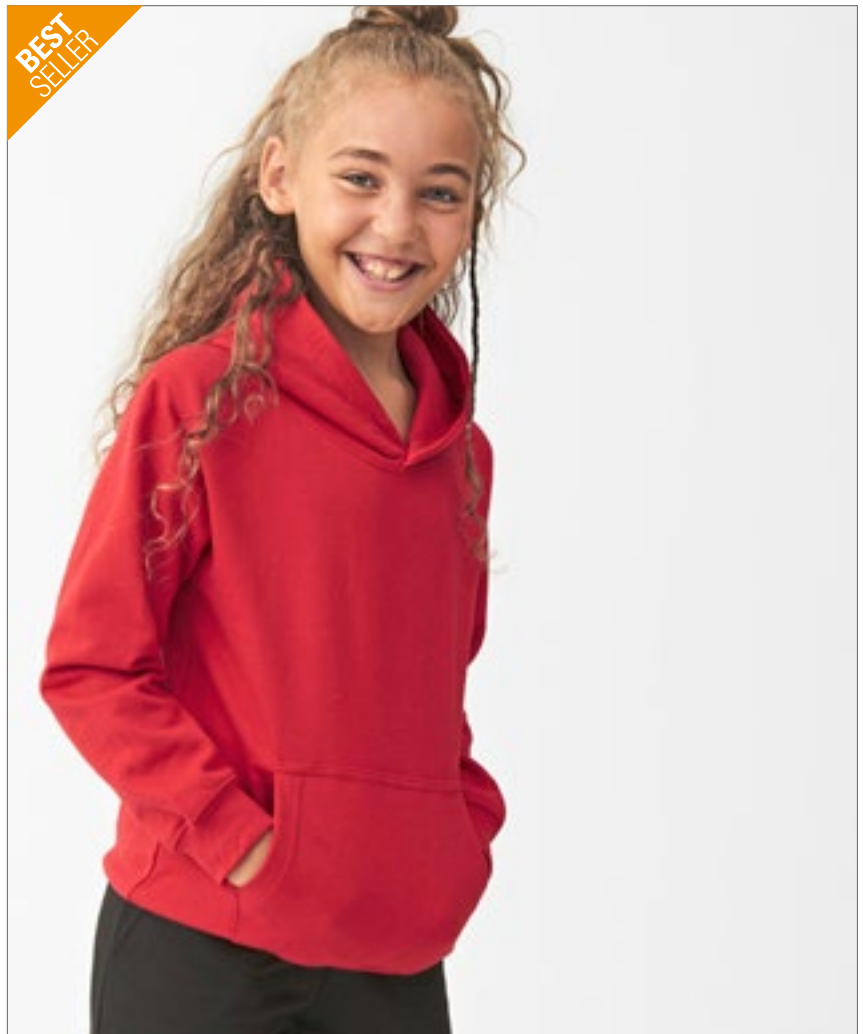

JH001K | JH001J Kids' Hoodie

80% bavlna / 20% polyester (Charcoal (Heather): 52% bavlna / 48% polyester), (Heather Grey: 75% bavlna / 25% polyester), (Black Smoke: 70% bavlna / 30% polyester)

1/2 (XXS), 3/4 (XS), 5/6 (S), 7/8 (M), 9/11 (L), 12/13 (XL) let

280 g/m²

Just Hoods

AIRFORCE BLUE	ARCTIC WHITE	ASH (HEATHER)
BABY PINK	BLACK SMOKE	BOTTLE GREEN
BURGUNDY	CANDYFLOSS PINK	CHARCOAL (HEATHER)
DEEP BLACK	DESERT SAND	DIGITAL LAVENDER
DUSTY GREEN	DUSTY PINK	FIRE RED
FOREST GREEN	HAWAIIAN BLUE	HEATHER GREY
HOT PINK	JADE	JET BLACK
KELLY GREEN	LIME GREEN	NEW FRENCH NAVY
OLIVE GREEN	ORANGE CRUSH	OXFORD NAVY
PEPPERMINT	PLUM	PURPLE
RED HOT CHILLI	ROYAL BLUE	SAPPHIRE BLUE
SKY BLUE	STORM GREY (SOLID)	SUN YELLOW

Dvojitě prošití detailů | Česaný flís uvnitř | Dvojitá kapuce | Žebrované manžety a lem | Žádné stahovací šňůrky – kvůli shodě s předpisy EU | Kapsa klokanka | Jednoduchý odtrhávací štítek | Měkká bavlněná potahovaná tkanina vytváří ideální tisový povrch