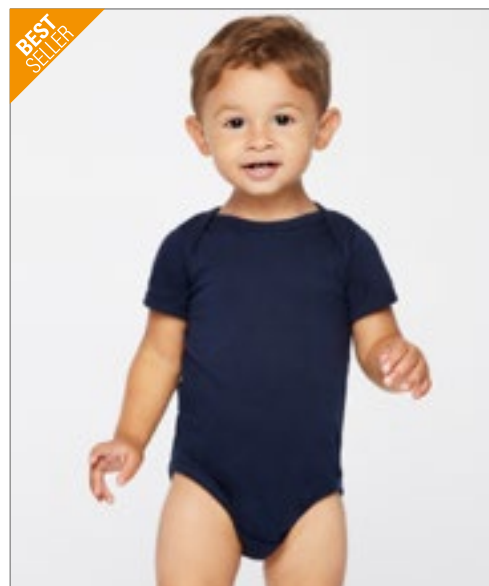

LA4424N | 4424EU **Infant Fine Jersey Short Sleeve Bodysuit**

BEST SELLER