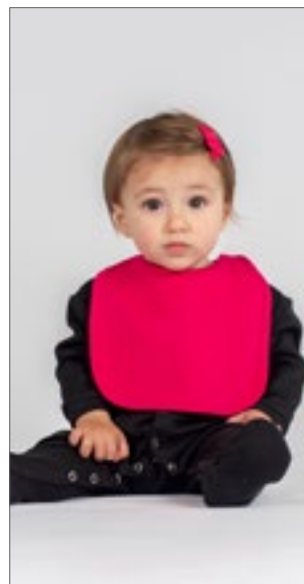

larkwood
Baby and Toddler Collection

LW082 | LW082

Plain And Contrast Bib

100% bavlna

One Size

200 g/m²

Larkwood

BLACK	FUCHSIA
KELLY GREEN	NAVY
ORANGE	PALE BLUE
PALE PINK	PURPLE
RED	ROYAL
SAPPHIRE BLUE	SUNFLOWER
WHITE	WHITE/NAVY
WHITE/PALE BLUE	WHITE/PALE PINK

Bavlněný interlock | Dětský bryndáček s dvojitou tkaninou a lemováním po okraji | Suchý zip na zadní straně krku